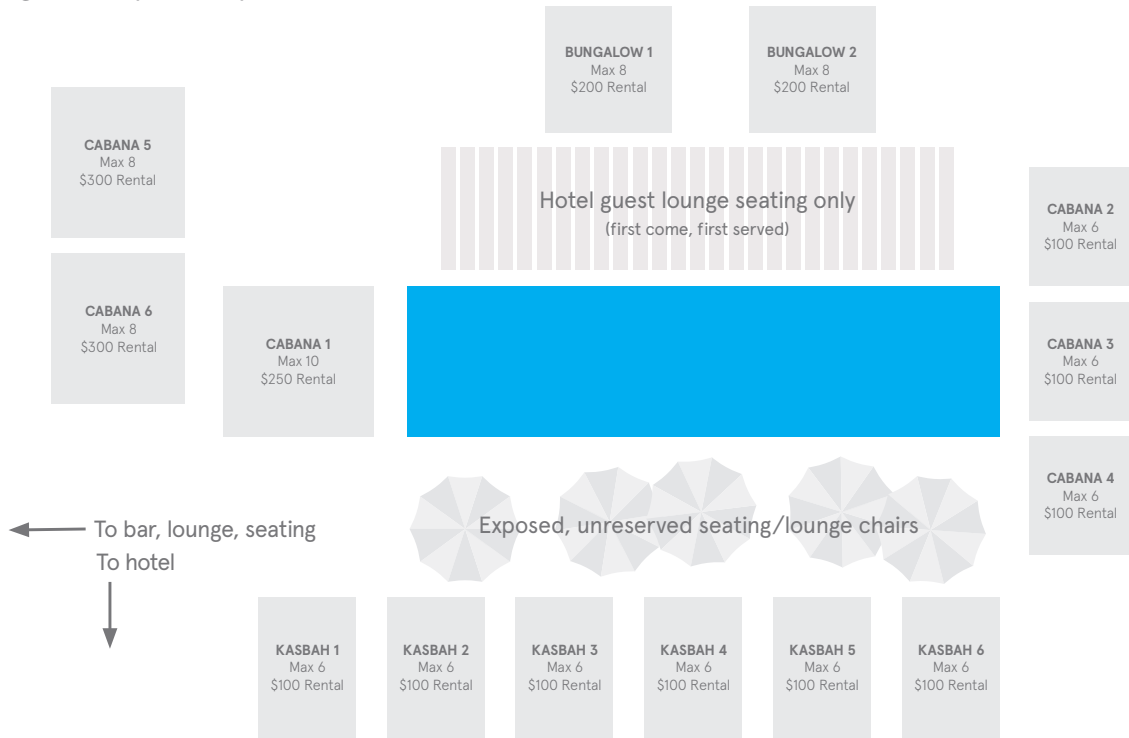

# WET FULL DAY RESERVATIONS 11AM-8PM\*

(Hotel guests only Saturday)

2 Kasbahs may be combined to seat 12; guests will be charged for both

\* Subject to availability. Prices subject to change for special events.  
Contact [waustinwet@whotels.com](mailto:waustinwet@whotels.com) for reservation details and special event pricing.