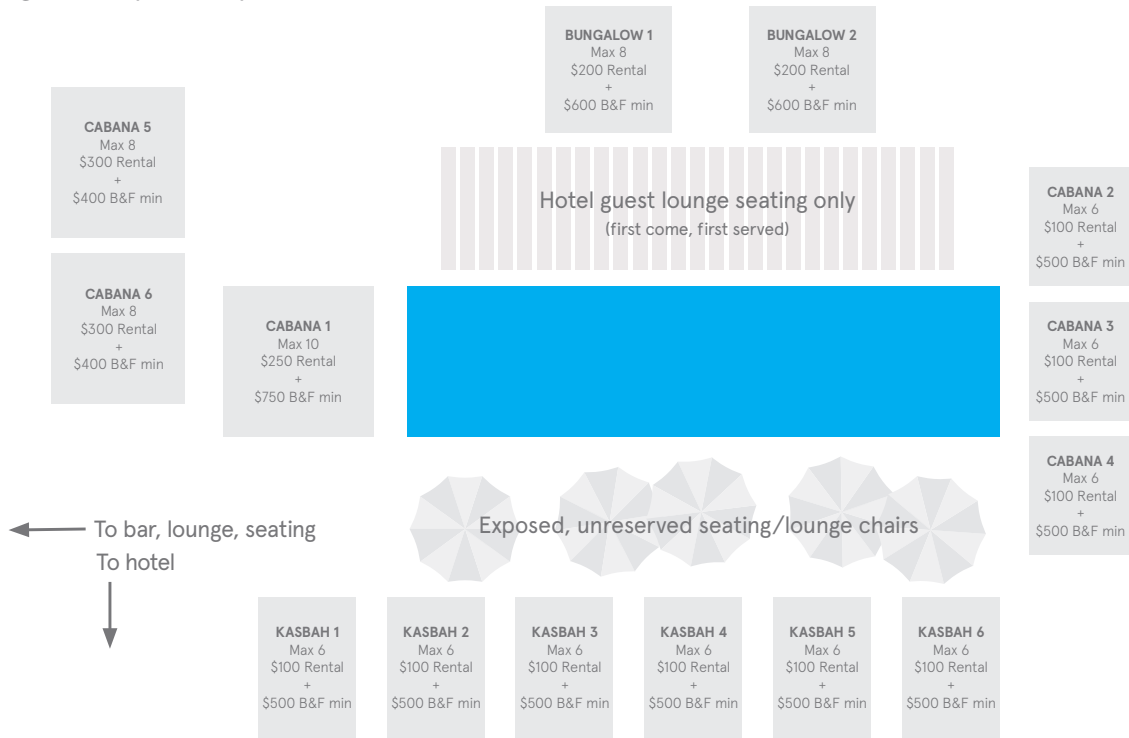

WET FULL DAY RESERVATIONS 11AM-8PM*

(Hotel guests only Saturday)

2 Kasbahs may be combined to seat 12; guests will be charged for both

* B&F minimums apply Thursday through Sunday. Subject to availability. Prices subject to change for special events. Contact waustinwet@whotels.com for reservation details and special event pricing.